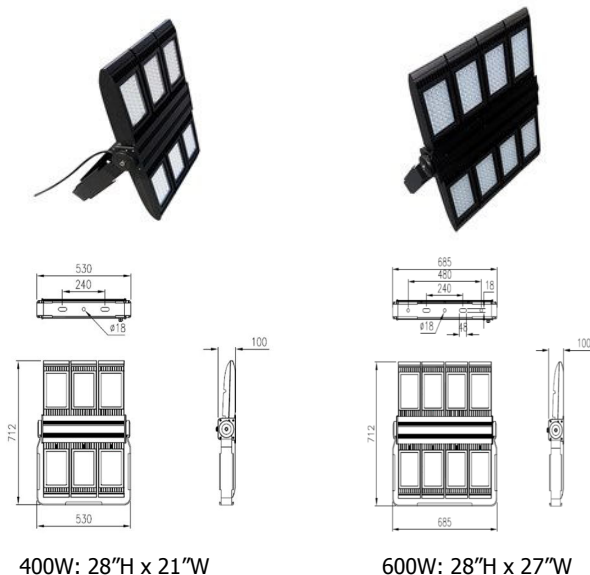

aleddra LED Lighting

Aleddra, Inc. • 2210 Lind Avenue SW • Suite 109 • Renton, WA 98057 • USA • t 425.430.4555 • f 425.968.9855 • www.aleddra.com

LED Flood Light 30W–600W

Description

Aleddra's LED Flood Light is designed with versatility in mind. It's compact and light weight, and with a wide range for wattage, from 30W to 600W, for all types of outdoor lighting applications. The higher wattage models can be used for sports field lighting. Its yoke mount bracket provides easy adjustment for different lighting direction. When mounting on the building, it can be used as a good wallpack fixture. It can also be used on the ground or as a wall wash light. The default beam angle is 60 degree. Aleddra offers many other beam angles on a made-to-order basis.

Dimensions:

Key Features

- Light weight and compact exterior design
- Wide range of wattage: 30W to 600W
- Samsung LED diodes
- Meanwell driver
- Efficacy: 85-95 LM/W
- CCT: 3000K, 4000K, 5000K
- CRI > 70
- Power Factor >0.90
- Input voltage: 110V-277V, 50-60Hz
- Operating temperature: -40°F to 122°F
- Warranty: **5 years**
- Certification: **ETL, DLC**
- IP rating: IP65 wet location
- Yoke mount bracket with easy lighting direction adjustment

Remarks:

- Default beam angle: 60 degree. Other beam angles (10/30/85x135/60x135) made to order.
- 5000K in stock, other colors made to order