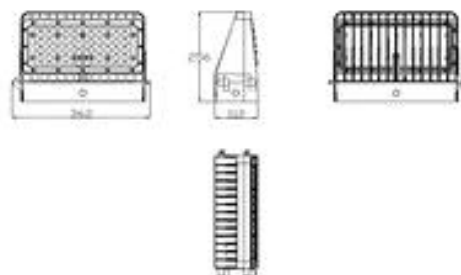

Full Cutoff LED Wallpack 24W–150W

Key Features

- Full cut-off for *Dark Sky Compliance*
- Protective top cover
- Samsung LED diodes
- Efficacy: 100-115 LMW
- CCT: 5000K
- CRI > 70
- Beam angle: 90° x 120°
- Power Factor >0.90
- Input voltage: 110V-277V
- Operating temperature: -40°F to 122°F
- Rated life: up to 50,000 hours
- Warranty: 5 years
- Certification: **ETL, DLC**
- IP rating: IP65 wet location

Ordering Information

Product Label	Wattage	Lumen
AWP-WL90-W24-50K	24W	2700
AWP-WL90-W48-50K	48W	5050
AWP-WL112-W80-50K	80W	8400
AWP-WL112-W100-50K*	100W	10750
AWP-WL112-W120-50K*	120W	13250
AWP-WL112-W150-50K*	150W	15650

Remarks:

- * are non-stocking items, made to order

Dimensions:

24W/48W: 295x90x216mm at 3.1kg

80W-150W: 256x362x112mm at 5.1kg