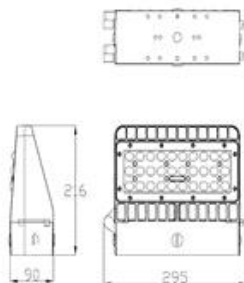

Full Cutoff LED Wallpack 24W–150W

Key Features

- Full cut-off for *Dark Sky Compliance*
- Protective top cover
- Samsung LED diodes
- Efficacy: 100-115 LMW
- CCT: 5000K
- CRI > 70
- Beam angle: 90° x 120°
- Power Factor >0.90
- Input voltage: 110V-277V
- Operating temperature: -40°F to 122°F
- Rated life: up to 50,000 hours
- Warranty: 5 years
- Certification: **ETL, DLC**
- IP rating: IP65 wet location

Remarks:

- * are non-stocking items, made to order

Dimensions:

24W/48W: 295x90x216mm at 3.1kg

80W-150W: 256x362x112mm at 5.1kg