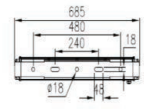

## Description

Aleddra's LED Flood Light is designed with versatility in mind. It's compact and light weight. It comes in a wide range of wattage, from 30W to 600W, for all types of outdoor lighting applications. The higher wattage models can be used for sports field lighting. Its yoke mount bracket provides easy adjustment for different lighting direction. When mounting on the building, it can be used as a good wallpack fixture. It can also be used on the ground or as a wall wash light. The default beam angle is 60 degrees. We also offer many other beam angles on a made-to-order basis.

YR-FL675-W400

400W: 28"H x 21"W

YR-FL675-W600

600W: 28"H x 27"W

aleddra

425.430.4555 | info@aleddra.com | sales@aleddra.com | www.aleddra.com