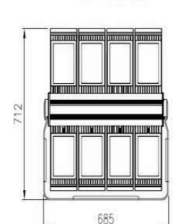

## Description

Aleddra's LED Flood Light is designed with versatility in mind. It's compact and light weight. It comes in a wide range of wattage, from 30W to 600W, for all types of outdoor lighting applications. The higher wattage models can be used for sports field lighting. Its yoke mount bracket provides easy adjustment for different lighting direction. When mounting on the building, it can be used as a good wallpack fixture. It can also be used on the ground or as a wall wash light. The default beam angle is 60 degrees. We also offer many other beam angles on a made-to-order basis.

YR-FL675-W400

400W: 28"H x 21"W

YR-FL675-W600

600W: 28"H x 27"W

aleddra

425.430.4555 | info@aleddra.com | sales@aleddra.com | www.aleddra.com