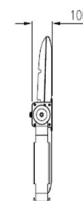

## Description

Aleddra's LED Flood Light is designed with versatility in mind. It's compact and light weight. It comes in a wide range of wattage, from 30W to 600W, for all types of outdoor lighting applications. The higher wattage models can be used for sports field lighting. Its yoke mount bracket provides easy adjustment for different lighting direction. When mounting on the building, it can be used as a good wallpack fixture. It can also be used on the ground or as a wall wash light. The default beam angle is 60 degrees. We also offer many other beam angles on a made-to-order basis.

YR-FL675-W400

400W: 28"H x 21"W

YR-FL675-W600

600W: 28"H x 27"W

aleddra

425.430.4555 | info@aleddra.com | sales@aleddra.com | www.aleddra.com