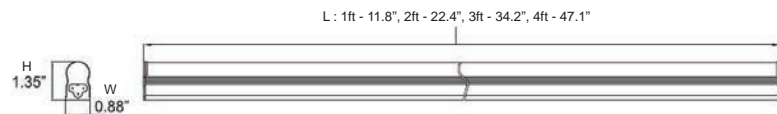

T5-EC

12" T5 Power Connector

Clip

Self-tapping Screw 2 pcs

Plastic anchor 2pcs

Product Compliance & Certifications:

- ETL
- DLC

Dimensions