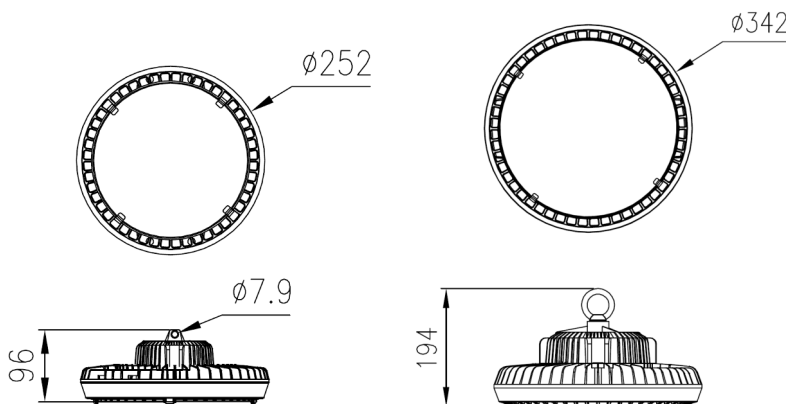

### Key Features

- Meanwell driver
- Efficacy: >120 LPW
- Wattage: 60W, 100W, 150W, 210W
- Dimming: 1-10V dimmable
- CCT: 5000K
- CRI > 70
- Beam angle: 120°
- Input voltage: 110V-277V
- Operating temperature: -20°F to 122°F
- Warranty: 5 years/50,000 hours
- ETL
- **DLC 4.0**

- 3000K, 3500K, and 4000K models made to order
- 30, 60, 90, 150 degree beam angle made to order
- 480V driver made to order

**OD9.13" x H3.78"**  
40W, 60W

**OD13.46" x H7.64"**  
100W, 150W, 200W

**Light distribution**