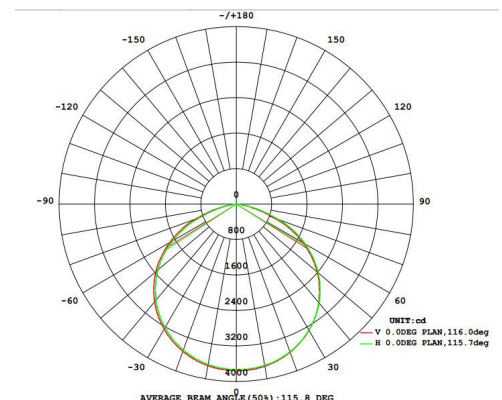

### Key Features

- Meanwell driver
- Efficacy: >120 LPW
- Wattage: 60W, 100W, 150W, 210W
- Dimming: 1-10V dimmable
- CCT: 5000K
- CRI > 70
- Beam angle: 120°
- Input voltage: 110V-277V
- Operating temperature: -20°F to 122°F
- Warranty: 5 years/50,000 hours
- ETL
- **DLC 4.0**

### Ordering Information

Product Label	Wattage	Lumen	Input voltage
AHB-W060-50K	60W	6500 lm	100-277V
AHB-W100-50K	100W	12000 lm	100-277V
AHB-W150-50K	150W	17500 lm	100-277V
AHB-W200-50K	210W	27000 lm	100-277V

- 3000K, 3500K, and 4000K models made to order
- 30, 60, 90, 150 degree beam angle made to order
- 480V driver made to order

**OD9.13" x H3.78"**  
40W, 60W

**OD13.46" x H7.64"**  
100W, 150W, 200W

**Light distribution**