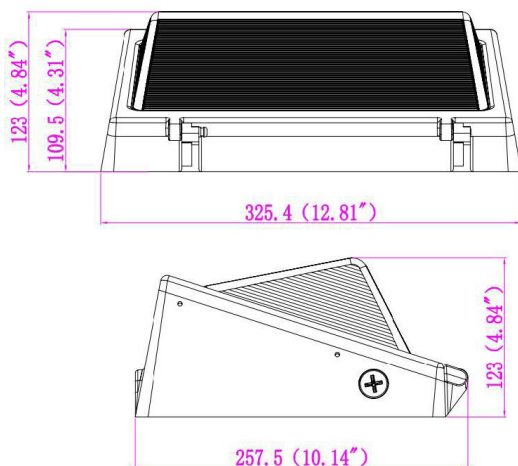

Wattage-Selectable Semi-Cutoff Wallpack

ALEDDRA

Specifications

Input Voltage	AC120-277V
Wattage Adjustable	60W / 80W / 100W
Efficacy	> 135lm/W
CRI	> 70
Power Factor	>0.9
Color Temp.	5000K
Beam Angle	70*110°
Operating Temp.	-40°F~104°F
Dimming	0-10V dimmable
Warranty	5-year

Dimensions

Features

- Wattage-selectable, choosing from 60W/80W/100W
- Rated for Wet Location
- Dusk to Dawn Photocell included
- Easy to install and operate
- 70% Energy saving and over 50,000 hrs lifespan
- Instant start, No flickering, No humming
- Ideal for residential/commercial applications

Product Compliance & Certifications:

- ETL listed

Description

Aleddra's LED Semi-cutoff Wallpack is not just a high-performance, energy-efficient, and maintenance-free solution for residential and commercial applications—it also offers the added feature of adjustable Wattage. Users can customize the lighting to their specific needs, choosing from 60W, 80W, or 100W options. This innovative LED wallpack is designed to enhance energy savings, making it an ideal choice for a wide range of indoor and outdoor settings. Whether illuminating entrances, patios, walkways, parking lots, swimming pools, public places, or retail and apartment complexes, this fixture provides a versatile and aesthetically pleasing solution. Aleddra LED Semi-cutoff Wallpack ensures a superior lighting experience with its adjustable wattage and reliable performance.